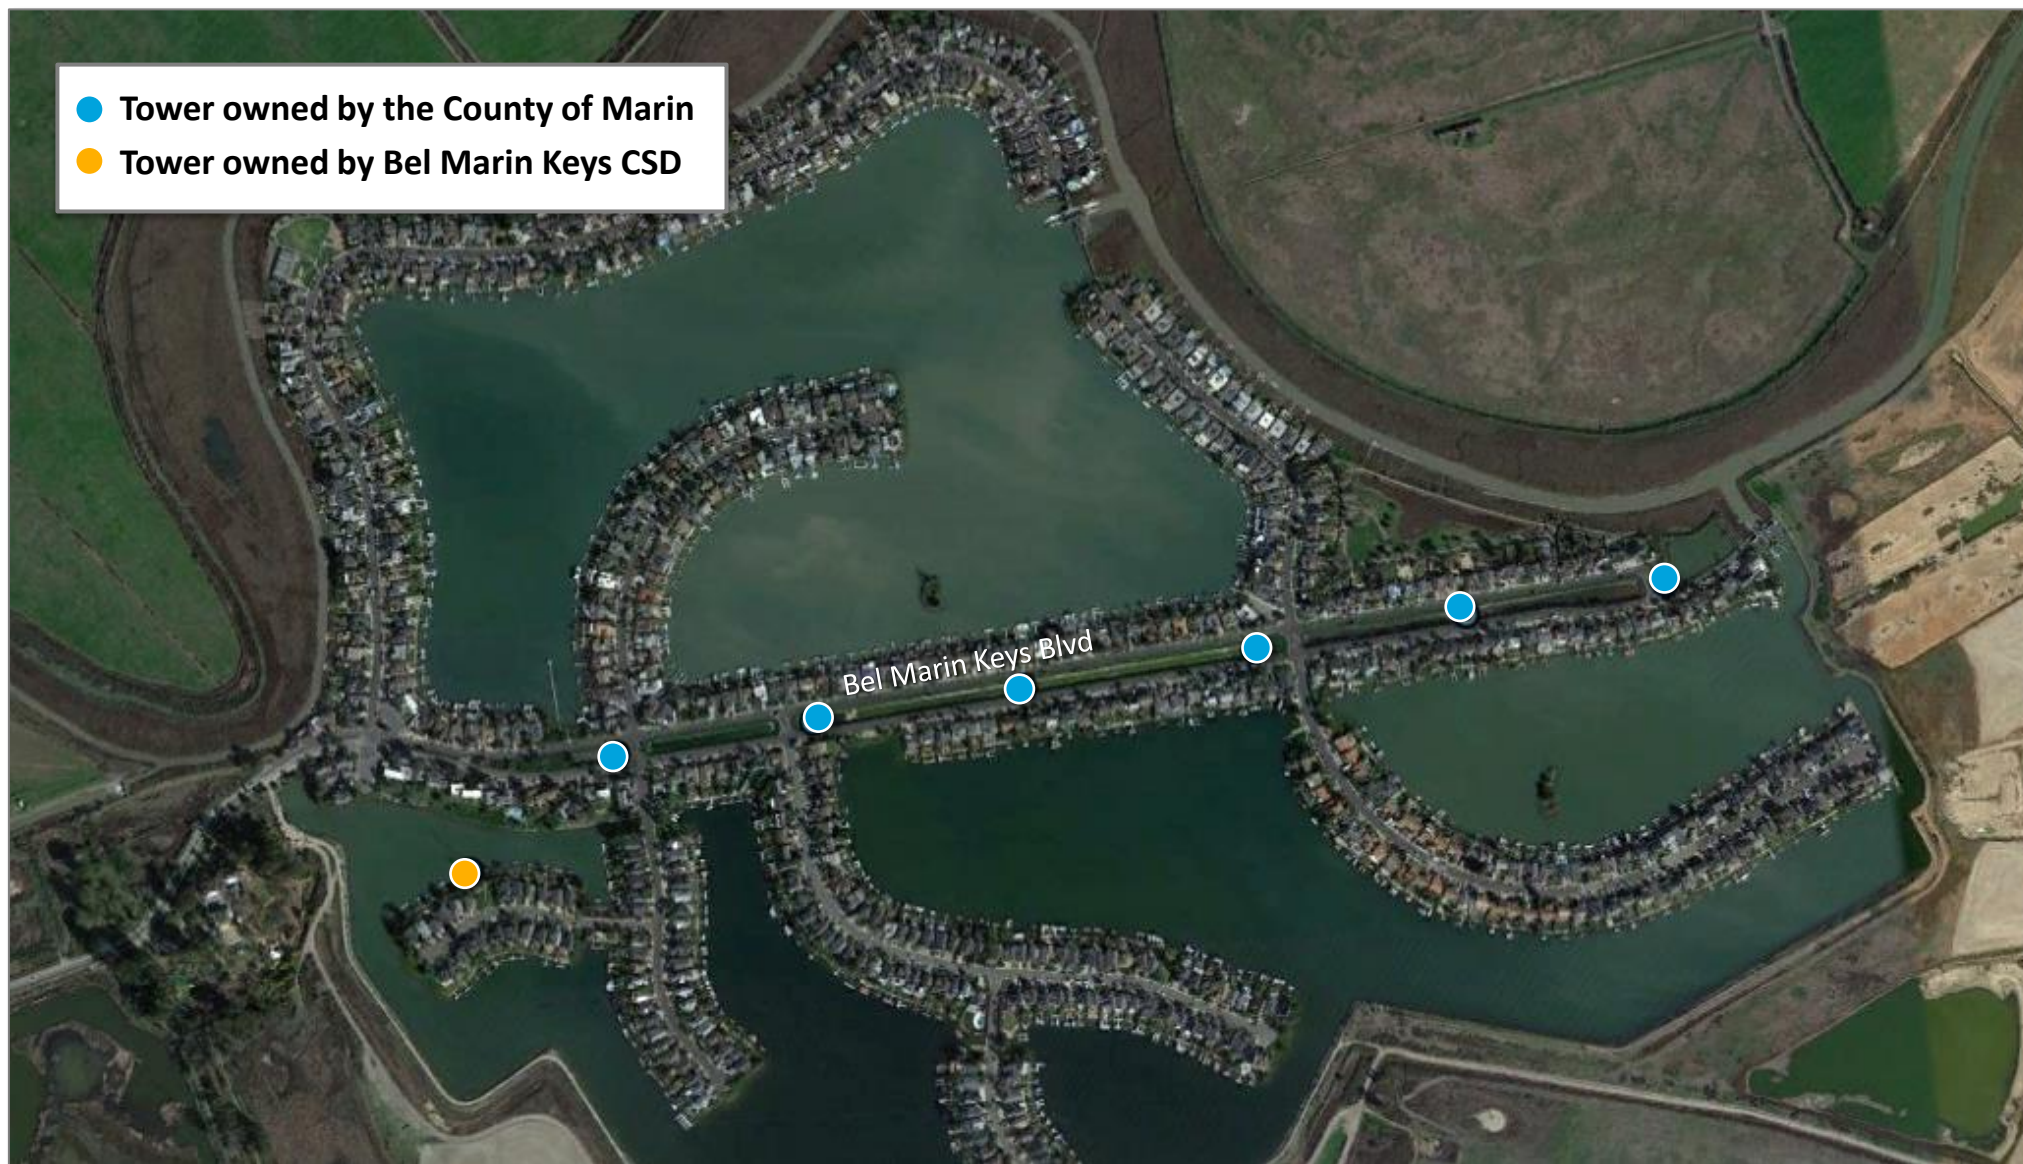

# Planned Work in Bel Marin Keys

- Tower owned by the County of Marin
- Tower owned by Bel Marin Keys CSD

# Bel Marin Keys Tower Painting Work Details

	1	2	3	4	5	6	7
Timeframe for scheduled work	10/4 – 10/7	9/14 - 9/16	9/17 - 9/21	9/22 - 9/24	9/27 - 9/29	9/30 - 10/4	TBD
Crews will use tarping if the basin is dry and/or if tarps can span wetted portion of feature		✓	✓	✓	✓	✓	✓
Crews will tarp upland (non-open water) areas as feasible	✓						