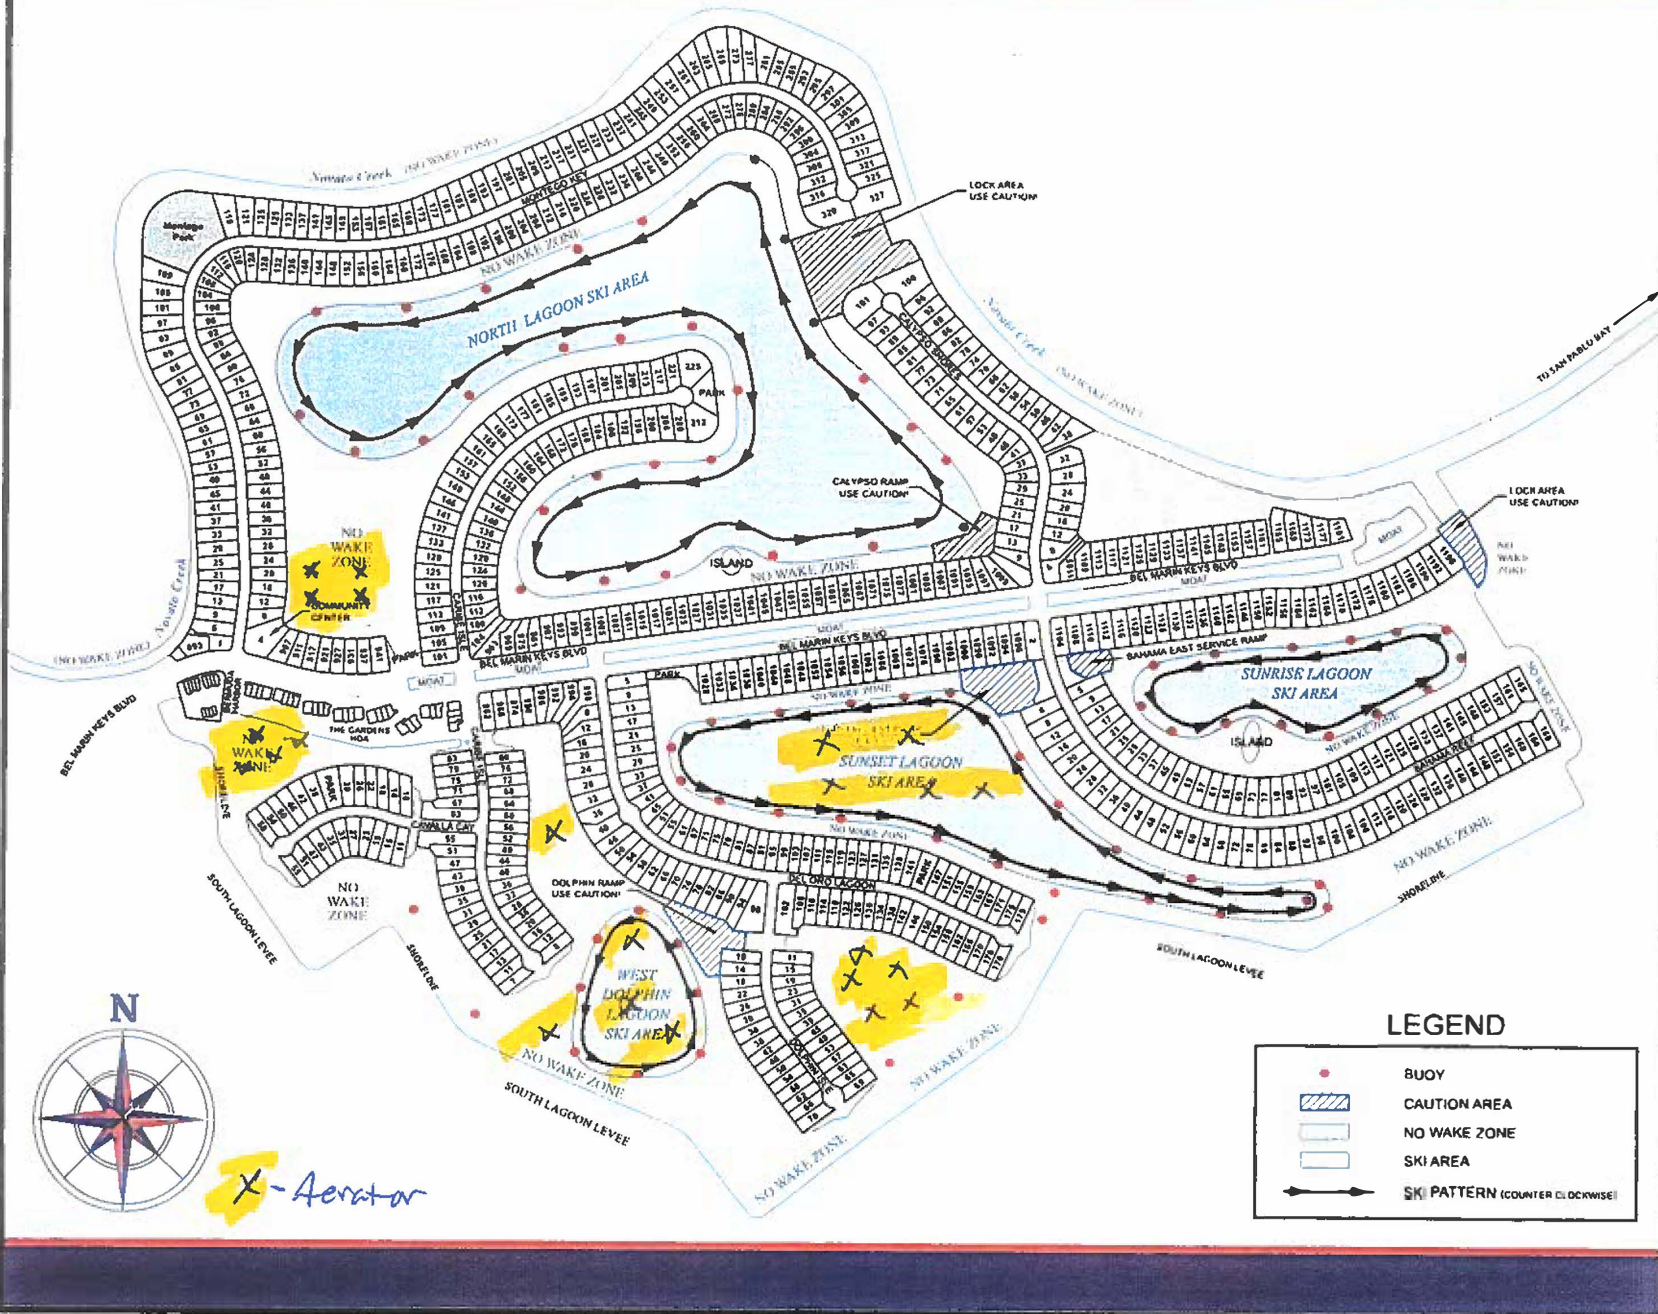

Bel Marin Keys Waterways Map

LEGEND

	BUOY
	CAUTION AREA
	NO WAKE ZONE
	SKI AREA
	SKI PATTERN (COUNTER CLOCKWISE)